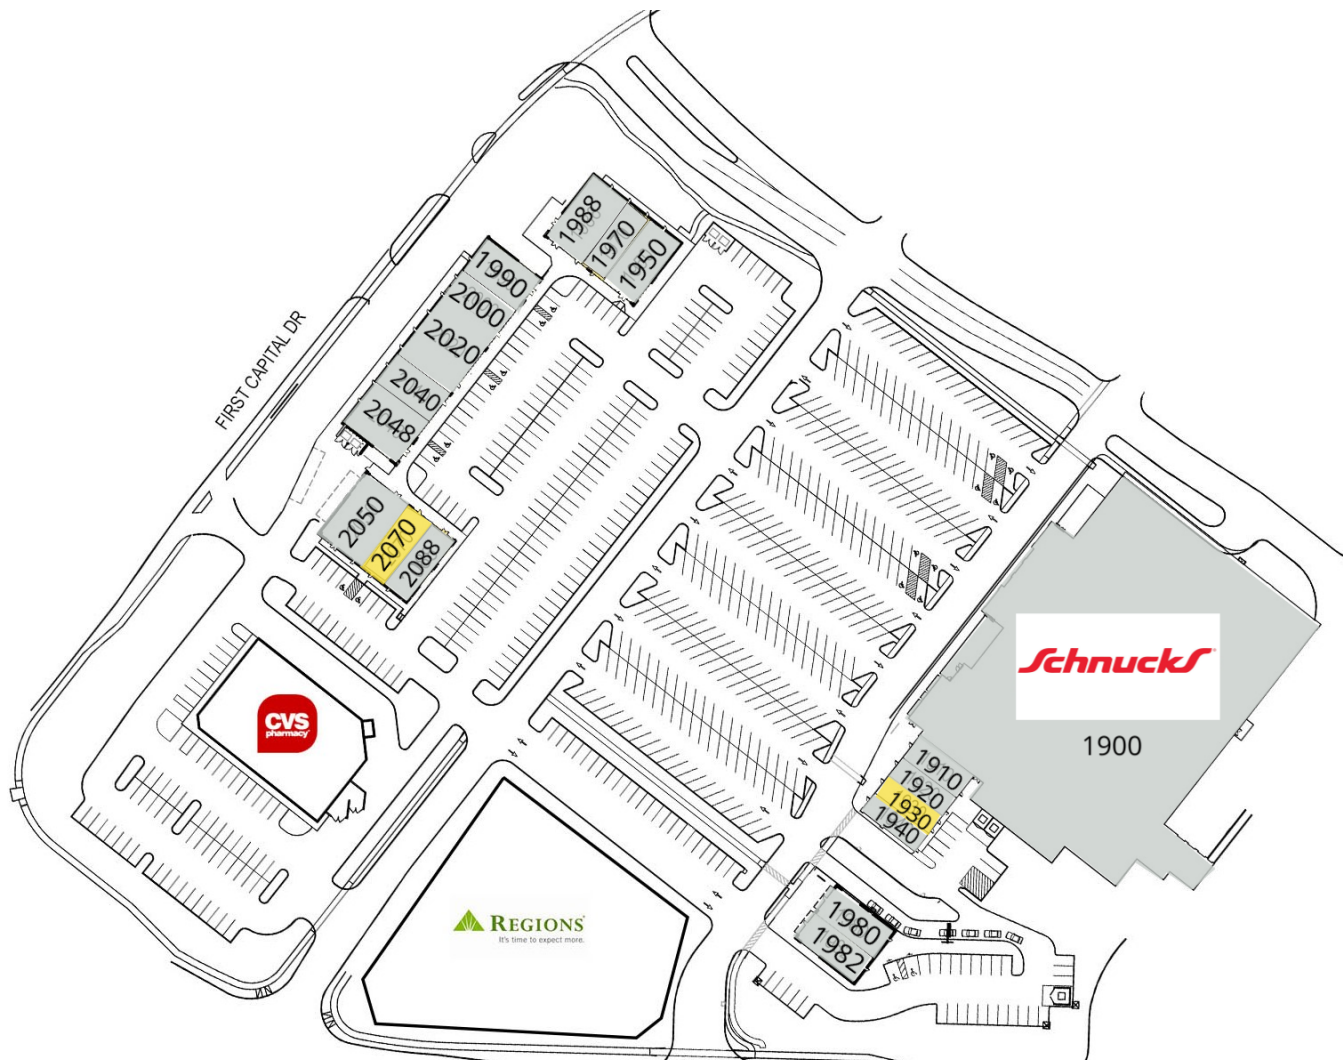

University Commons

1900 FIRST CAPITOL DRIVE | ST. CHARLES, MO 63301

Property Description

Located in the highest growth county in Missouri, St. Charles County, University Commons is located at the high-traffic signalized intersection of First Capitol Drive and W Clay Street. Anchored by Schnucks, with co-tenancy from Premier Martial Arts, Crazy Bowls & Wraps, MOD Pizza, The Joint, and many more, the center is a prime destination. Lindenwood University and historic Main Street are within walking distance of the center.

Property Highlights

- Spaces Available - 2
- Traffic Counts & Cross Streets - 1st Capitol Drive (33,079 VPD); W Clay St (14,267 VPD); Interstate 70 Westbound (63,185 VPD); Interstate 70 Eastbound (59,547 VPD)

Offering Summary

Lease Rate:	Undisclosed
Available SF:	1,200 - 2,037 SF
Center Size:	106,949 SF

Demographics	1 Mile	3 Miles	5 Miles
Total Households	5,507	29,985	57,369
Total Population	15,901	68,416	131,036
Average HH Income	\$60,997	\$81,480	\$88,156

Mark Pearl

314.994.4050

mpearl@descogroup.com

University Commons

1900 FIRST CAPITAL DRIVE | ST. CHARLES, MO 63301

Suite	Tenant	Size
1900	Schnucks	71,460 SF
1910	Crown Optical	1,852 SF
1920	Great Clips	1,200 SF
1930	Available	1,200 SF
1940	U Nails & Spa	810 SF
1950	Pot Belly	2,450 SF
1970	Club Pilates	1,695 SF
1980	Crazy Bowls & Wraps	2,200 SF
1982	Excel Sports & Physical Therapy	1,806 SF
1988	MOD SUPER FAST PIZZA	2,800 SF
1990	Sauci Pasta Shop	2,400 SF
2000	The Joint	1,200 SF
2020	Salon Lofts	4,438 SF
2040	Nekter Juice Bar	1,500 SF
2048	PAC Dental	3,000 SF
2050	Mercy Go Health	3,150 SF
2070	Available	2,037 SF
2088	Wingstop	1,750 SF